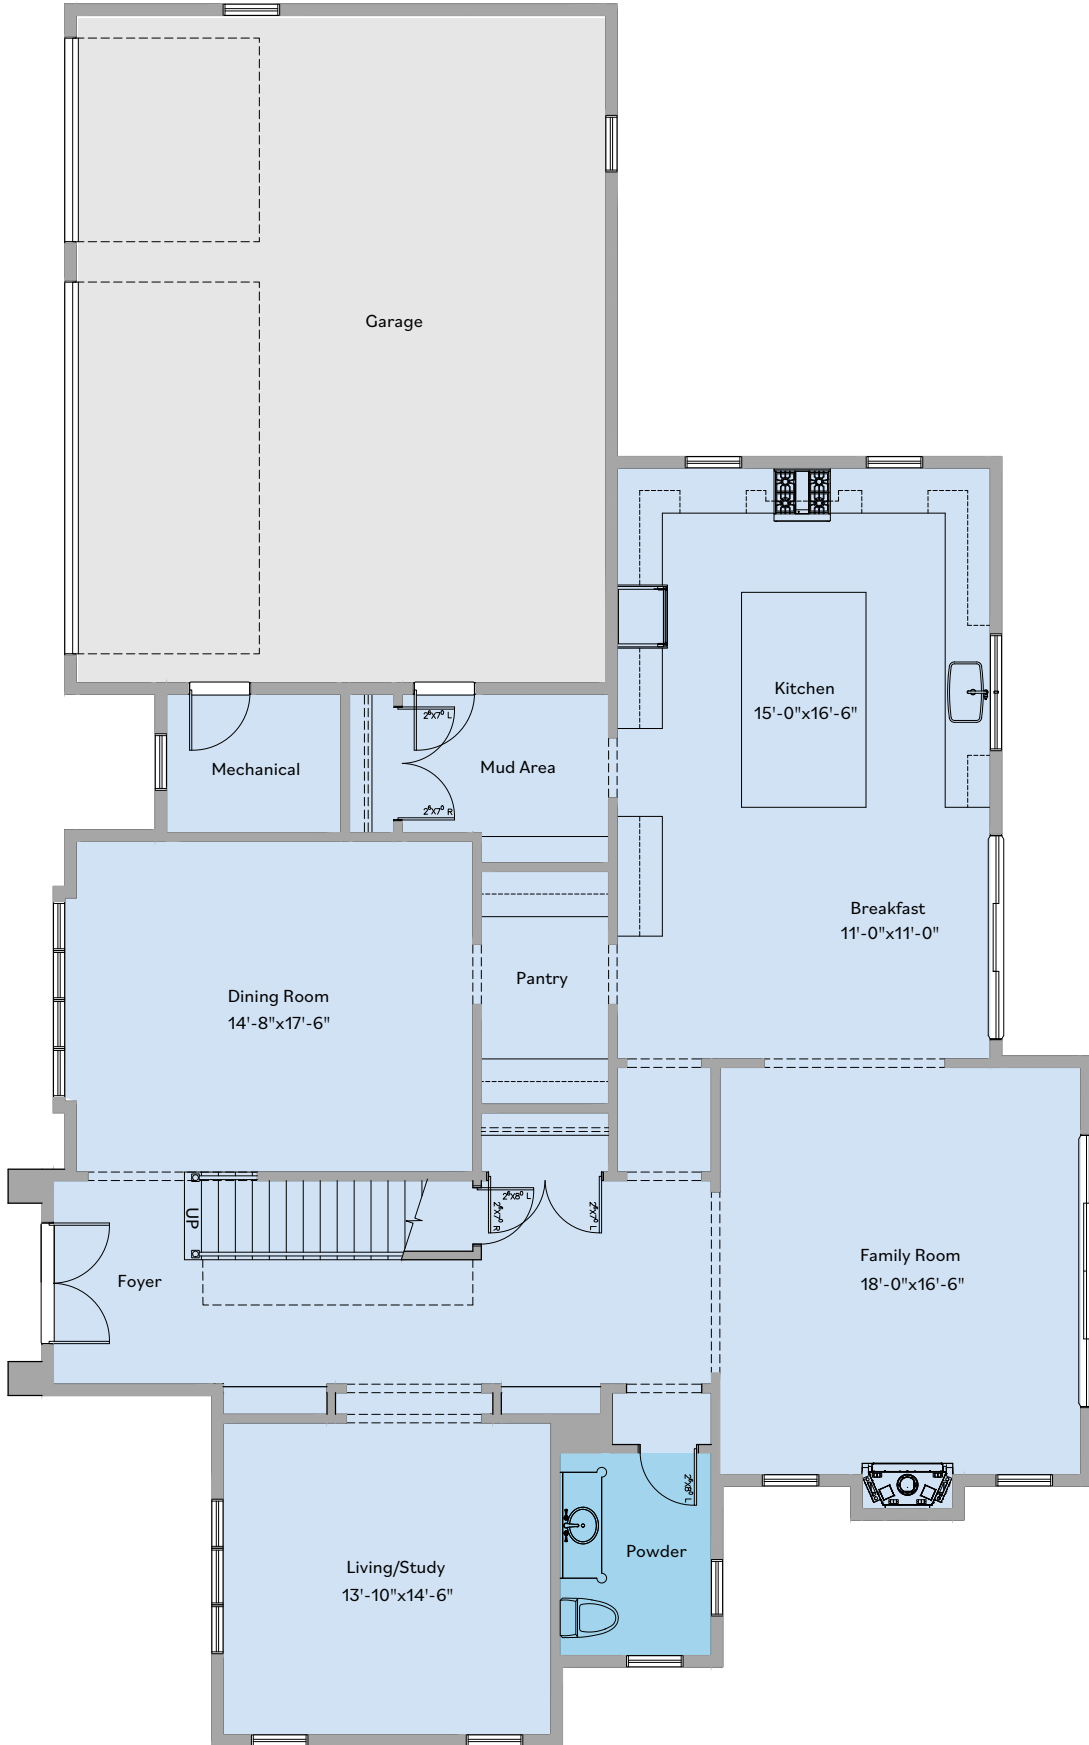

4

Back Shore Place

FOOR PLAN

BACK SHORE PLACE
A WORLD ALL YOUR OWN

FIRST FLOOR 1860 SF

SECOND FLOOR 2308 SF

ROOF DECK