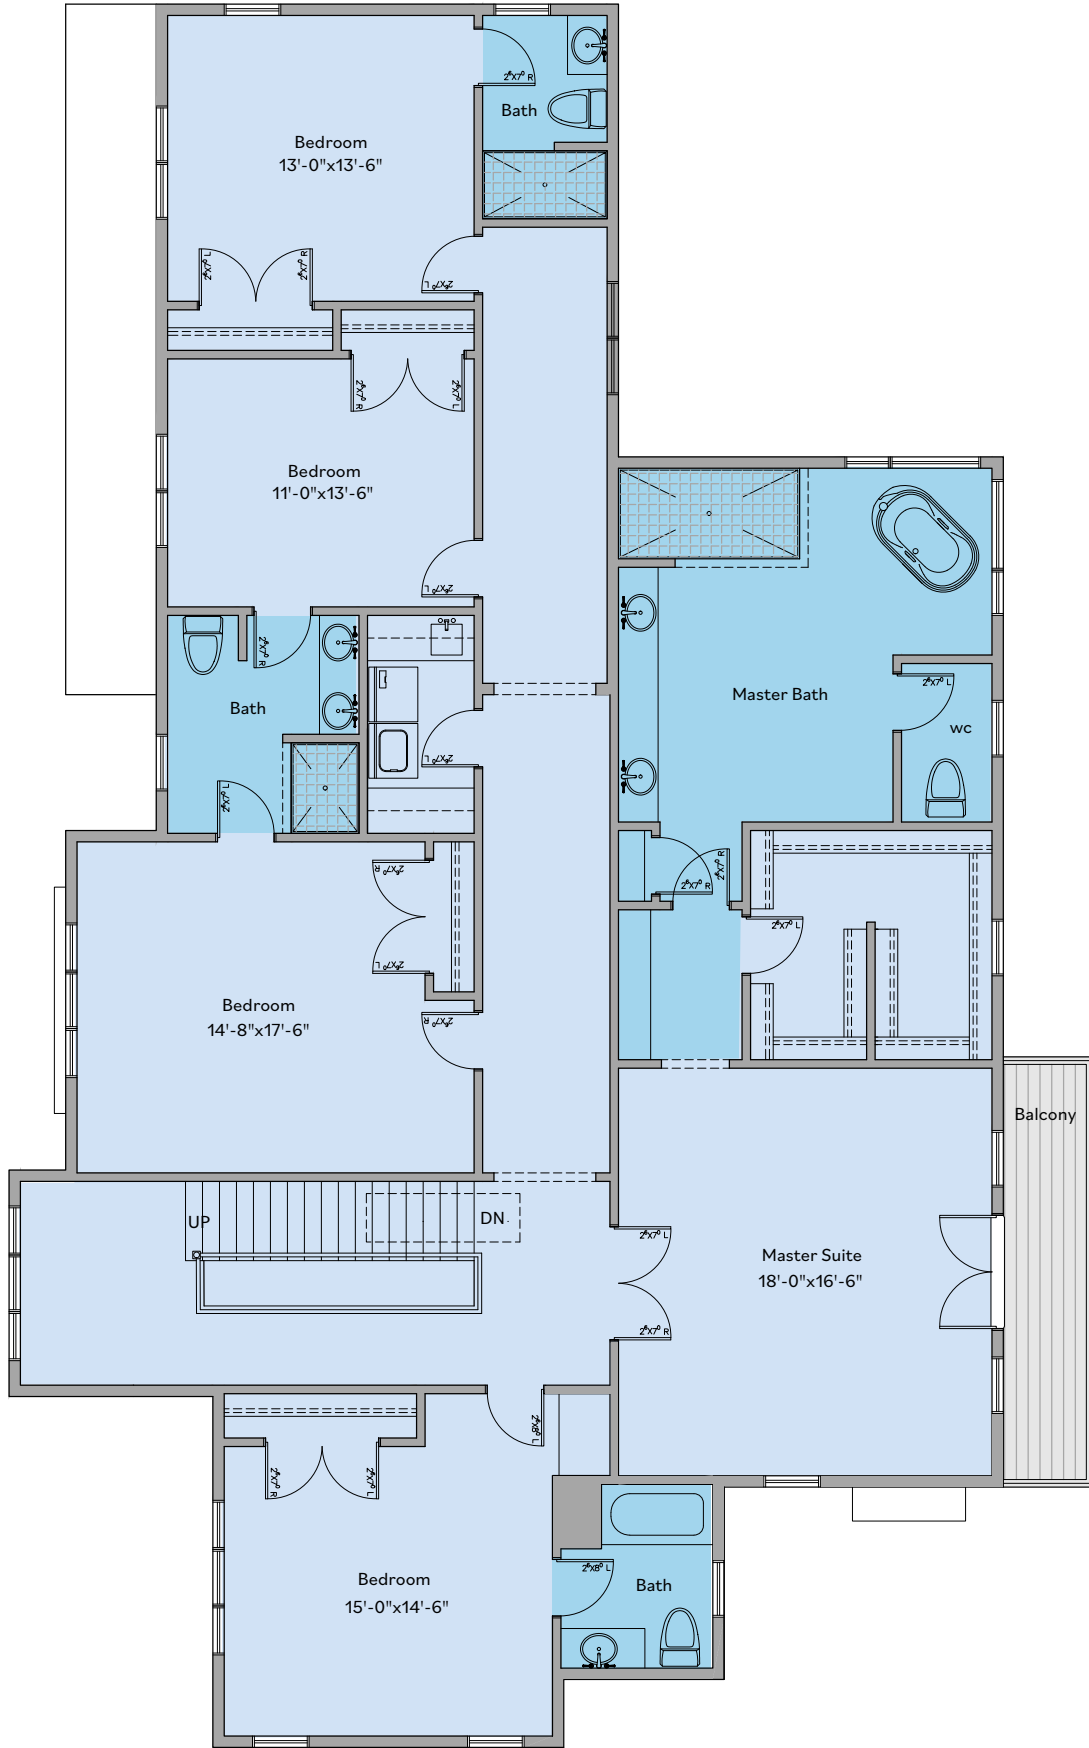

4

Back Shore Place

FOOR PLAN

BACK SHORE PLACE
A WORLD ALL YOUR OWN

FIRST FLOOR 1860 SF

SECOND FLOOR 2308 SF

ROOF DECK